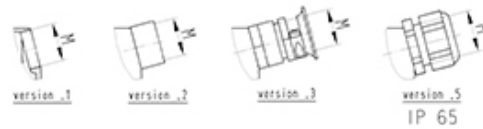

Datasheet

Item No. 76.353.6435.2

Hood BAS GOT GG 64HM32 50 A2

revos BASIC 500V size 24H hood with intermediate support M32, lateral cable entry, high design, single locking lever

version .0

Item No.	76.353.6435.2
EAN	4015573629516
order unit	1 Piece(s)

Approvals

Technical data

General

ArticlePrice	udp_no_price
Nominal voltage	500
Housing material	Aluminium
Colour	Grey
Surface	With powder coating
Degree of protection (IP)	Other
UV resistant	Yes
Inflammability class of insulation material acc. with UL94	Other
Operating temperature range min.	-40 °C
Operating temperature range max.	120 °C

Model

DIN-size	24H
Model	male
Locking mechanism	Single locking lever
Cable entry	Sideways
Type of cable	Intermediate support
With cable screw gland	No
Thread size M	32
Hinged lid	No
EMC-version	No

Drawings