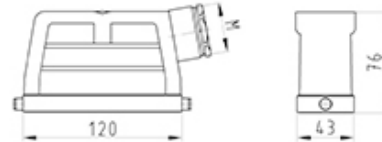

Datasheet

Item No. 76.353.6435.2

Hood BAS GOT GG 64HM32 50 A2

revos BASIC 500V size 24H hood with intermediate support M32, lateral cable entry, high design, single locking lever

version .0

Item No.	76.353.6435.2
EAN	4015573629516
order unit	1 Piece(s)

Approvals

Technical data

General

ArticlePrice	udp_no_price
Nominal voltage	500
Housing material	Aluminium
Colour	Grey
Surface	With powder coating
Degree of protection (IP)	Other
UV resistant	Yes
Inflammability class of insulation material acc. with UL94	Other
Operating temperature range min.	-40 °C
Operating temperature range max.	120 °C

Model

DIN-size	24H
Model	male
Locking mechanism	Single locking lever
Cable entry	Sideways
Type of cable	Intermediate support
With cable screw gland	No
Thread size M	32
Hinged lid	No
EMC-version	No

Drawings